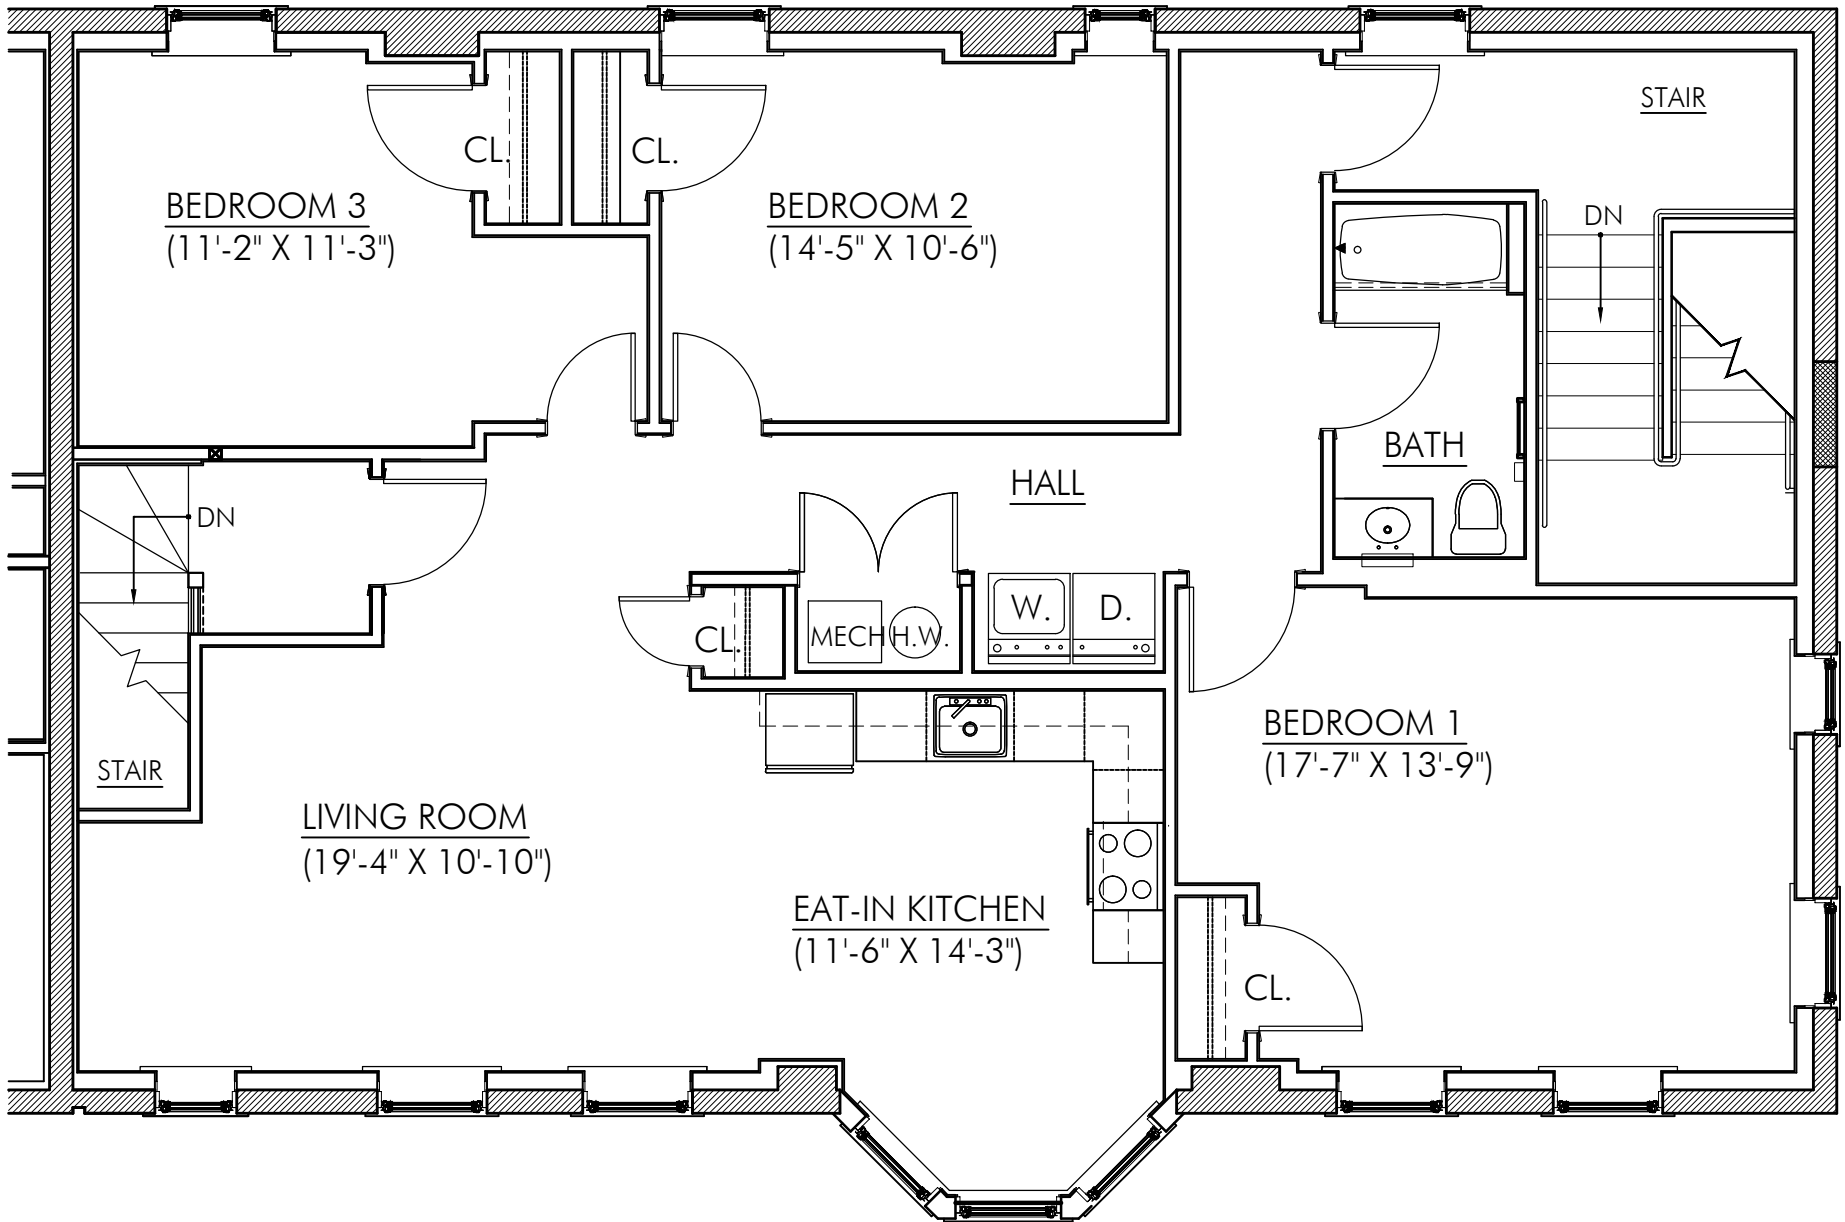

101 LAKE PLACE / APARTMENT 2A (1,227 SQ. FT.)

101 LAKE PLACE / APARTMENT 2B (1,172 SQ. FT.)

101 LAKE PLACE / APARTMENT 3A (1,288 SQ. FT.)

101 LAKE PLACE / APARTMENT 3B (1,241 SQ. FT.)