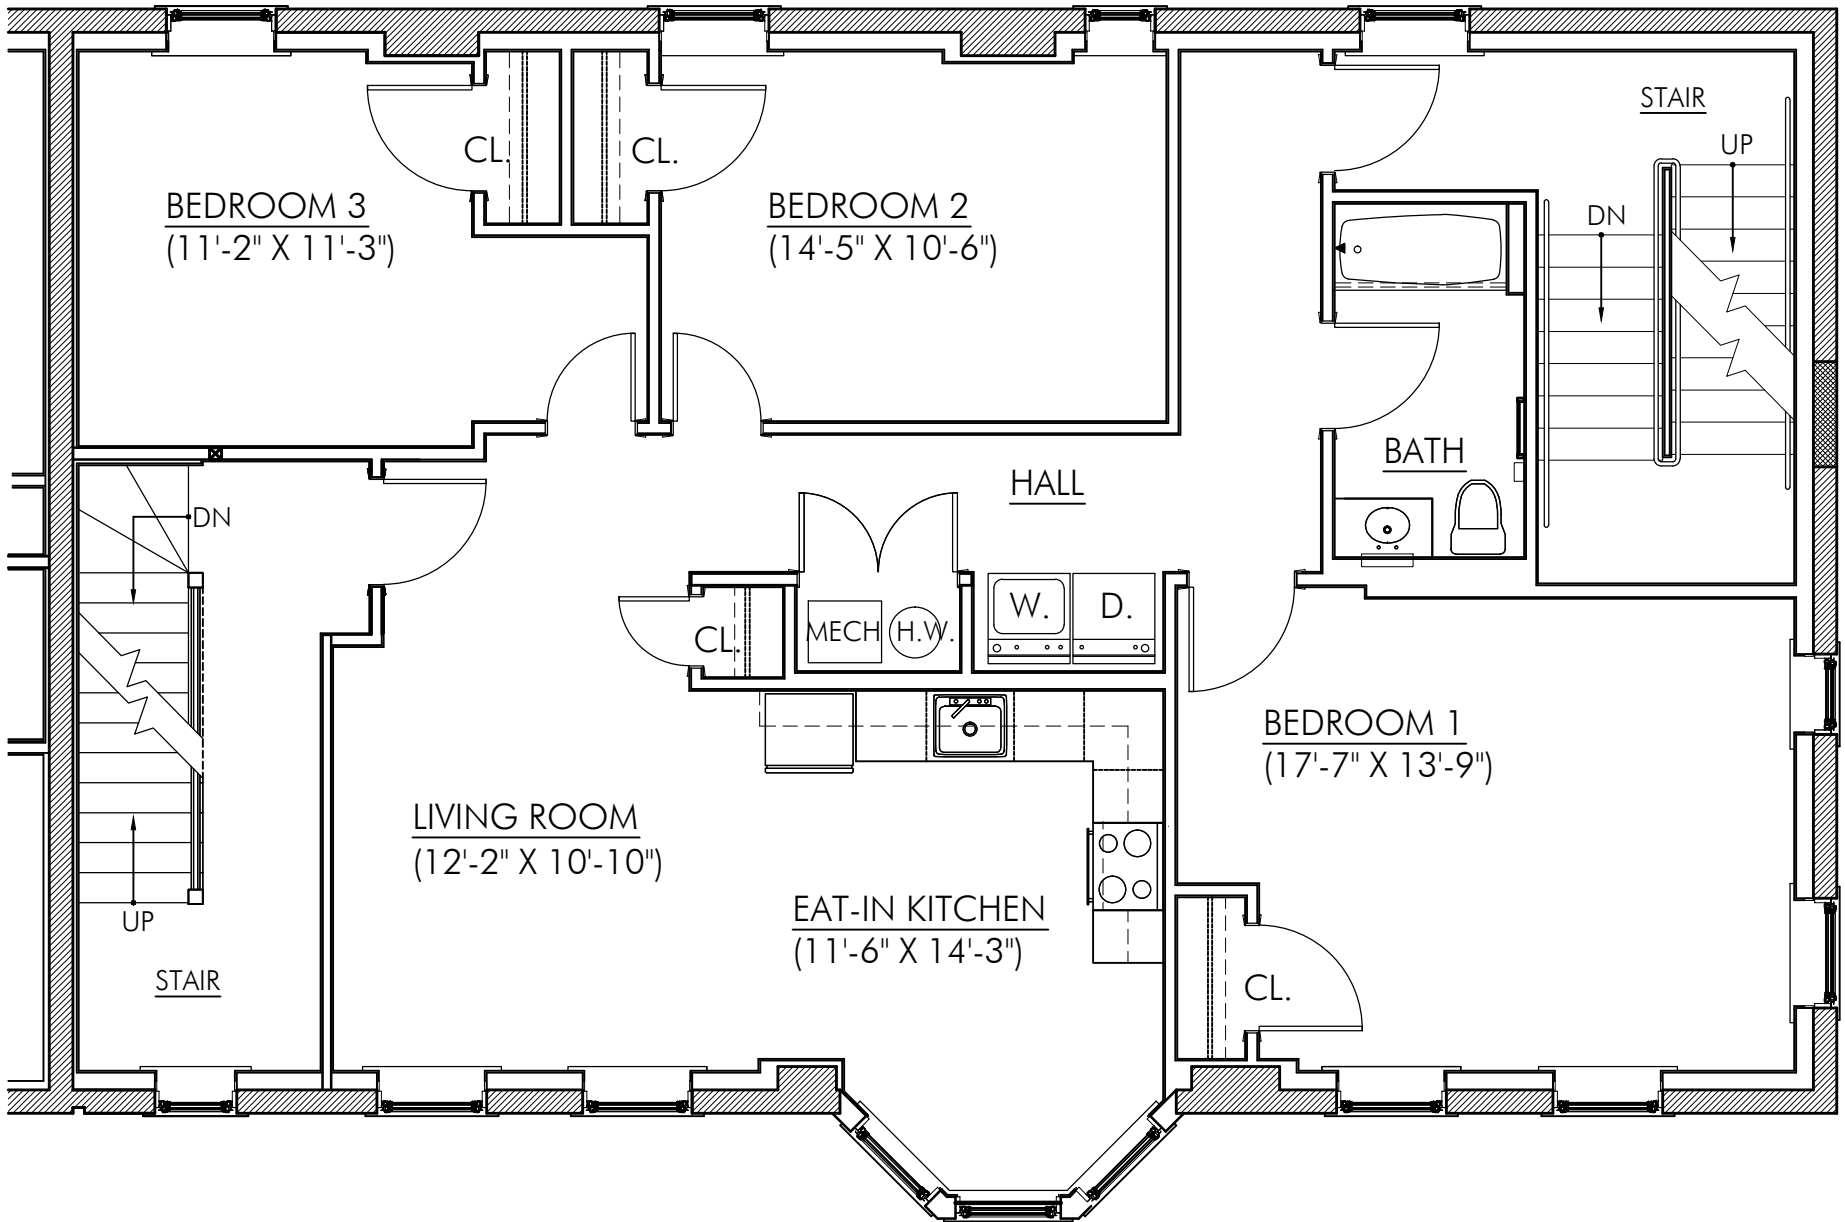

101 LAKE PLACE / APARTMENT 2A (1,227 SQ. FT.)

101 LAKE PLACE / APARTMENT 2B (1,172 SQ. FT.)

101 LAKE PLACE / APARTMENT 3A (1,288 SQ. FT.)

101 LAKE PLACE / APARTMENT 3B (1,241 SQ. FT.)