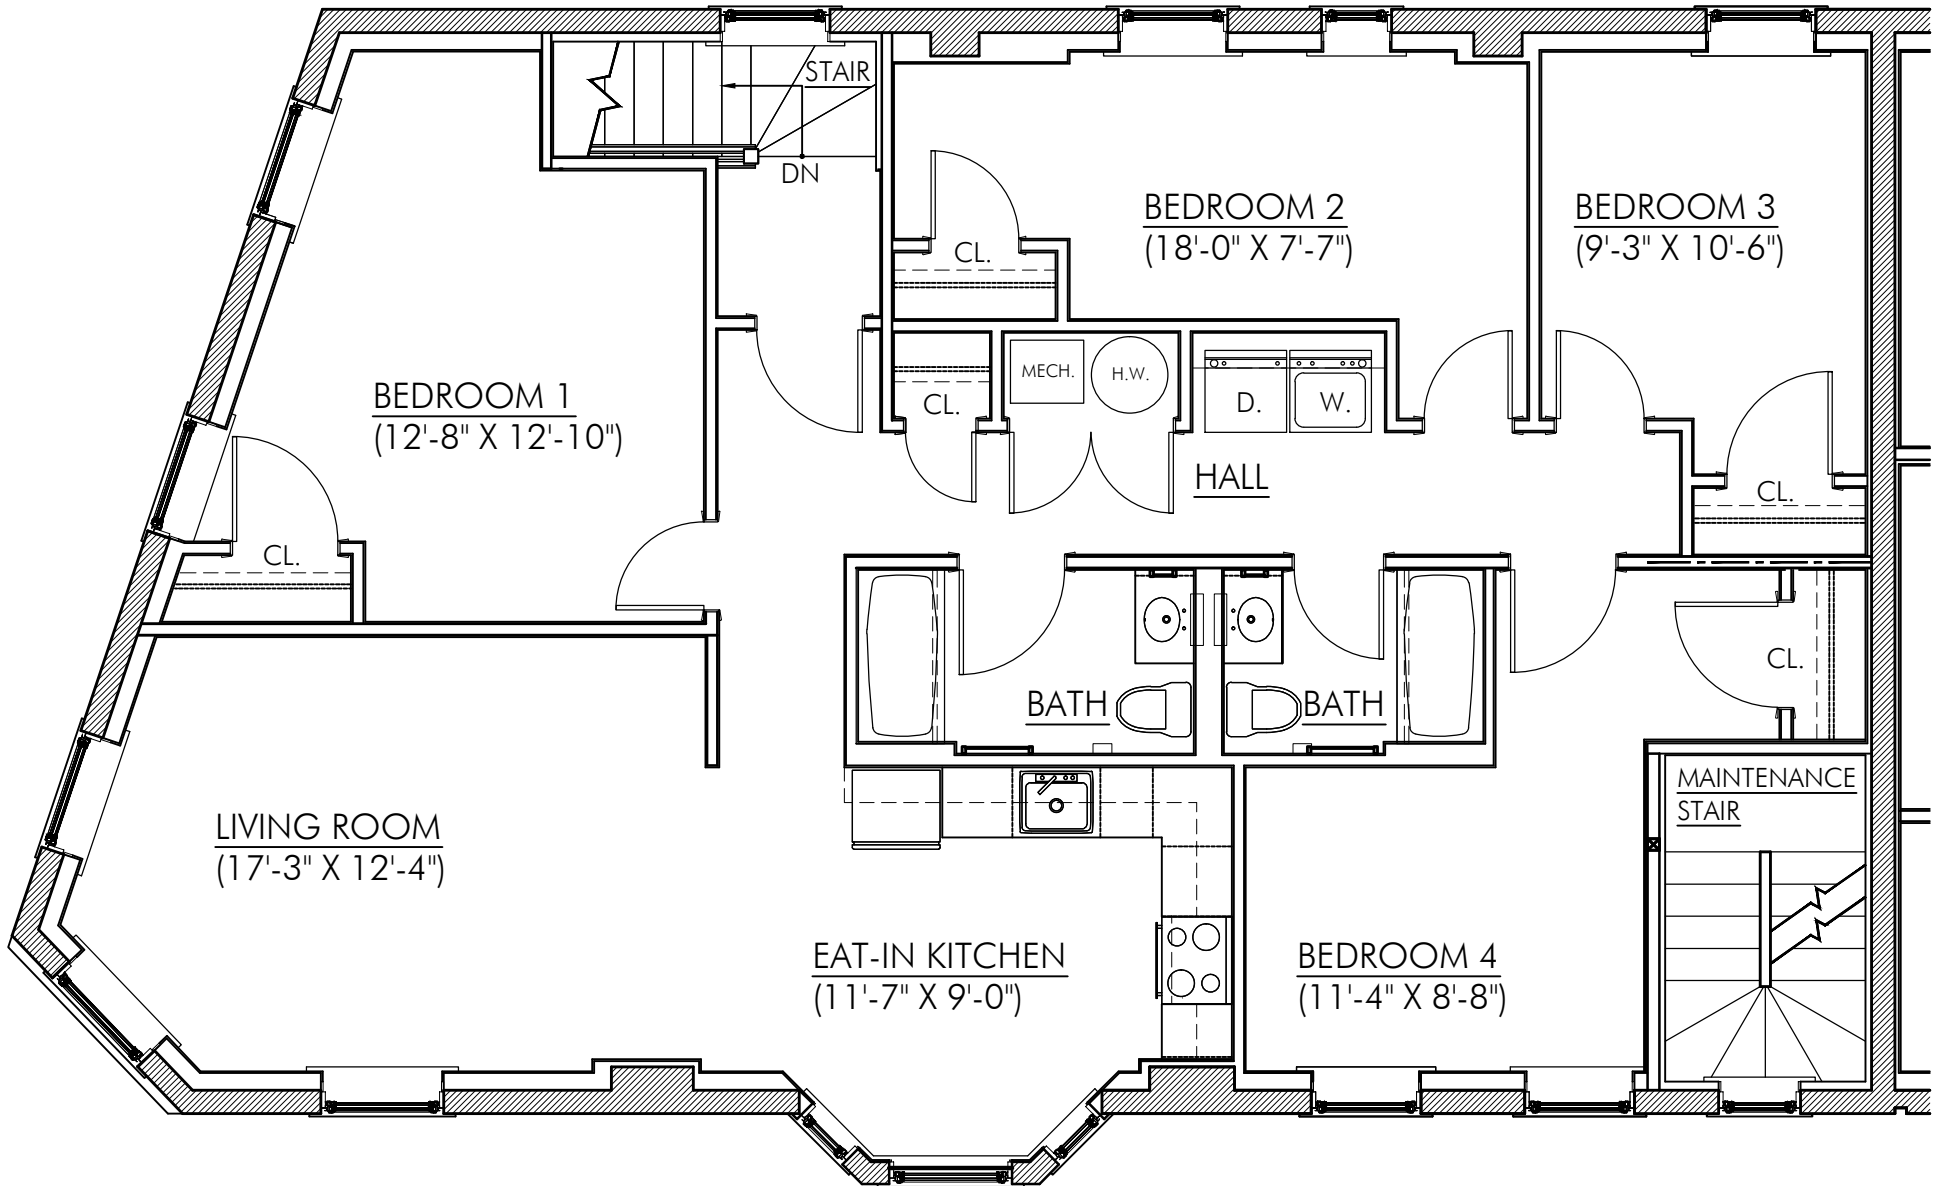

101 LAKE PLACE / APARTMENT 2A (1,227 SQ. FT.)

101 LAKE PLACE / APARTMENT 2B (1,172 SQ. FT.)

101 LAKE PLACE / APARTMENT 3A (1,288 SQ. FT.)

101 LAKE PLACE / APARTMENT 3B (1,241 SQ. FT.)