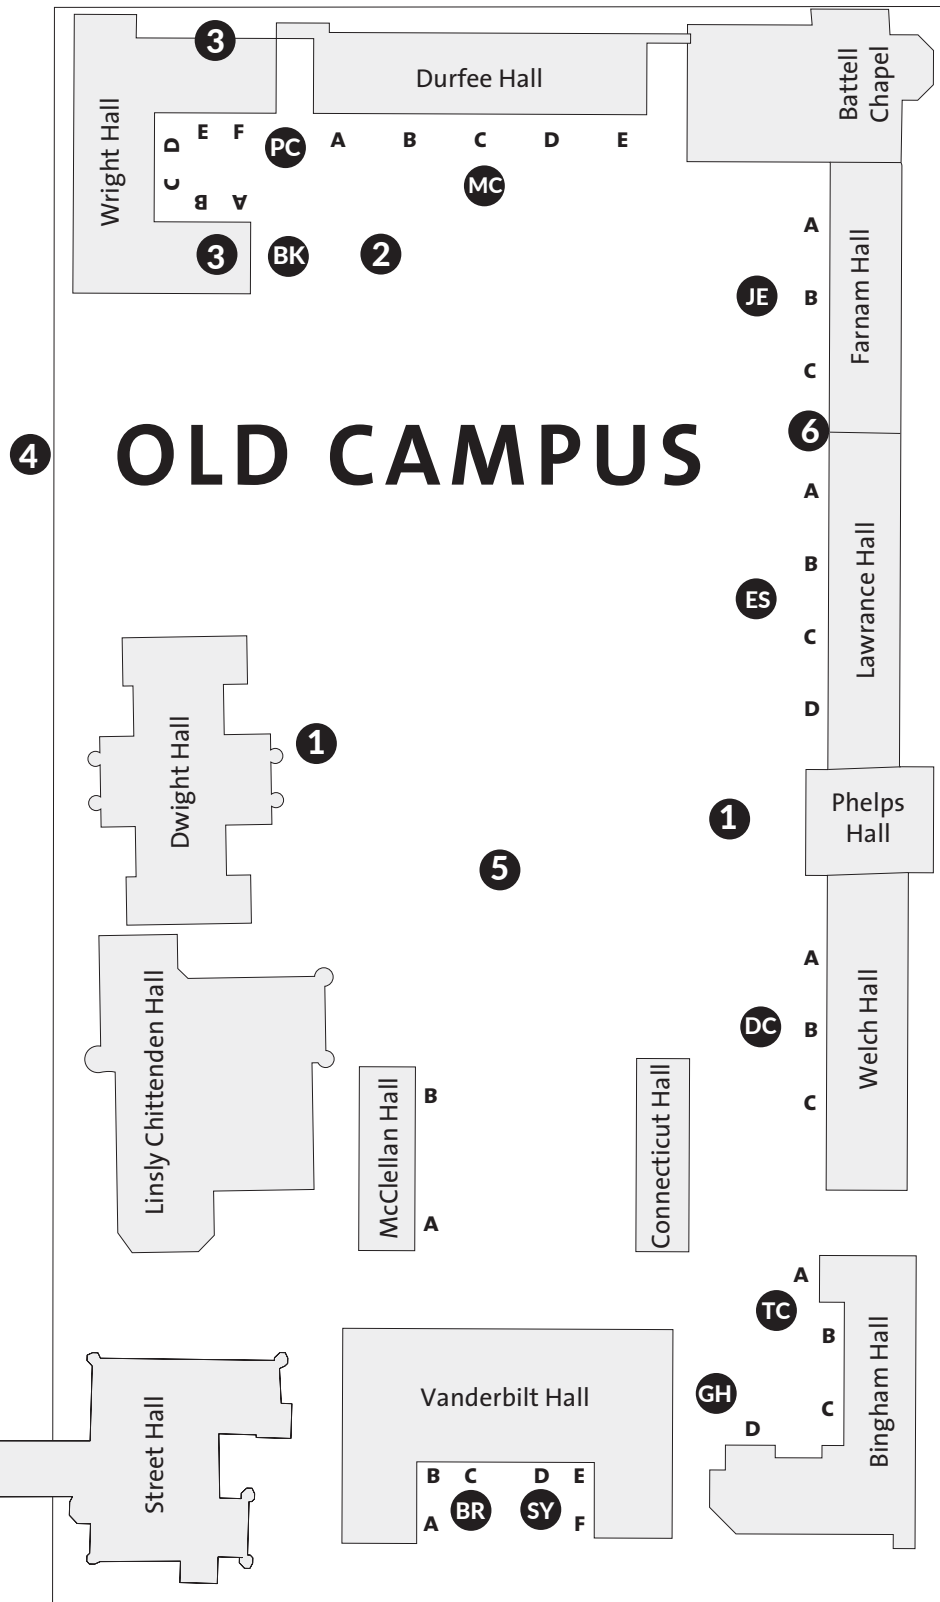

CAMP YALE • SUNDAY, AUGUST 20, 2023

Elm Street

BERKELEY, PIERSON
A, B, C D, E, F

MORSE

Keys and ID Cards

- BK** Berkeley
- PC** Pierson
- MC** Morse
- JE** Johnathan Edwards
- ES** Ezra Stiles
- DV** Davenport
- GH** Hopper
- TC** Trumbull
- BR** Branford
- SY** Saybrook

- 1** Information
- 2** Custodial and Facilities Services for Old Campus Residences
- 3** Yale Station Post Office (Basement)
- 4** Pick up prepaid linen packages
- 5** Chaplain's ice cream cart
- 6** Sign-up for Bulk Laundry Bags

High Street

Yale

JONATHAN EDWARDS

EZRA STILES

DAVENPORT

HOPPER, TRUMBULL
A, B, C C, D

College Street

BRANFORD, SAYBROOK
A, B, C D, E, F